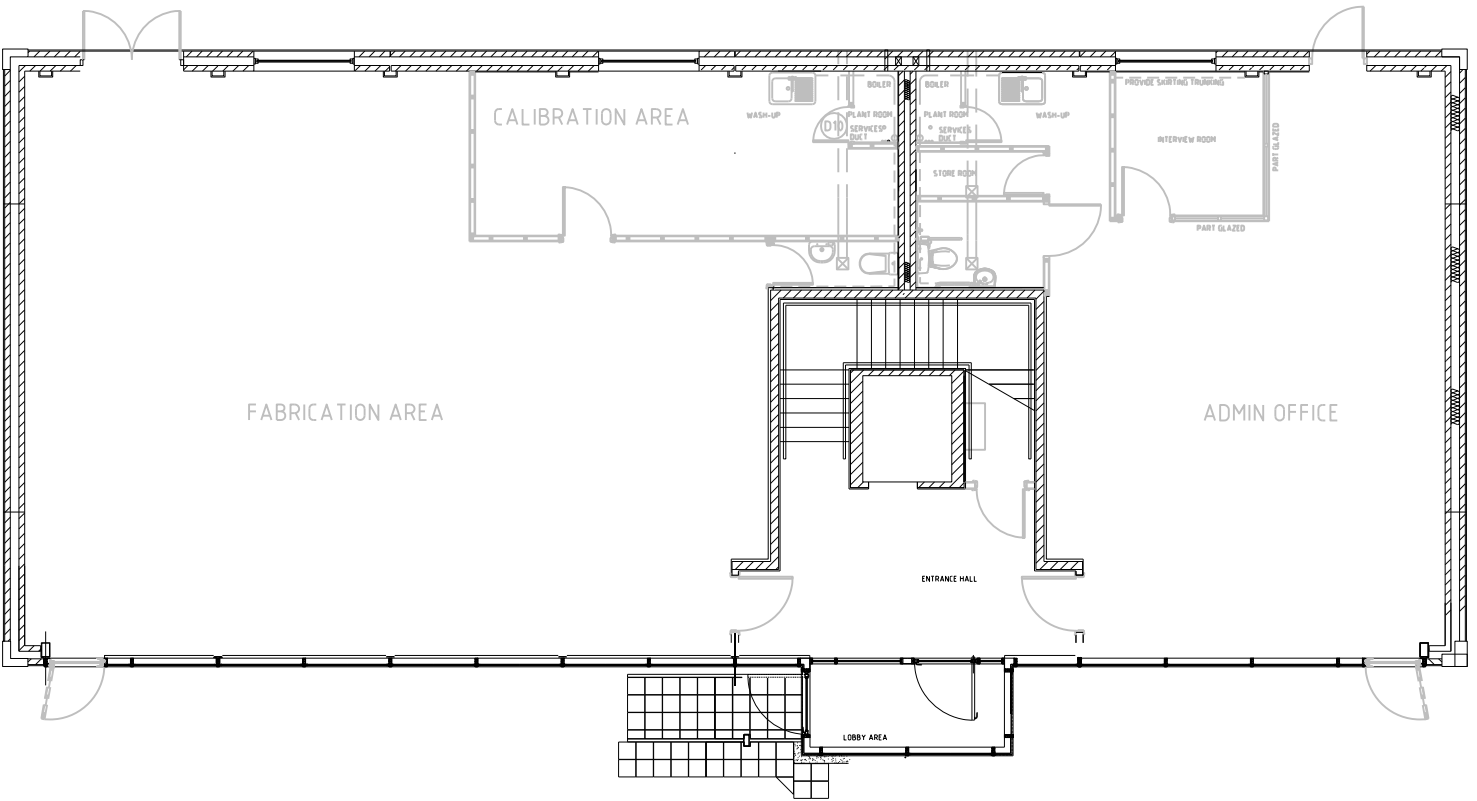

FIRST FLOOR PLAN.

GROUND FLOOR PLAN.

MARCH 2012

pdp Green Consulting Ltd.  
 Calenick House  
 Truro Technology Park  
 Heron Way  
 Newham, Truro  
 Cornwall, TR1 2XN